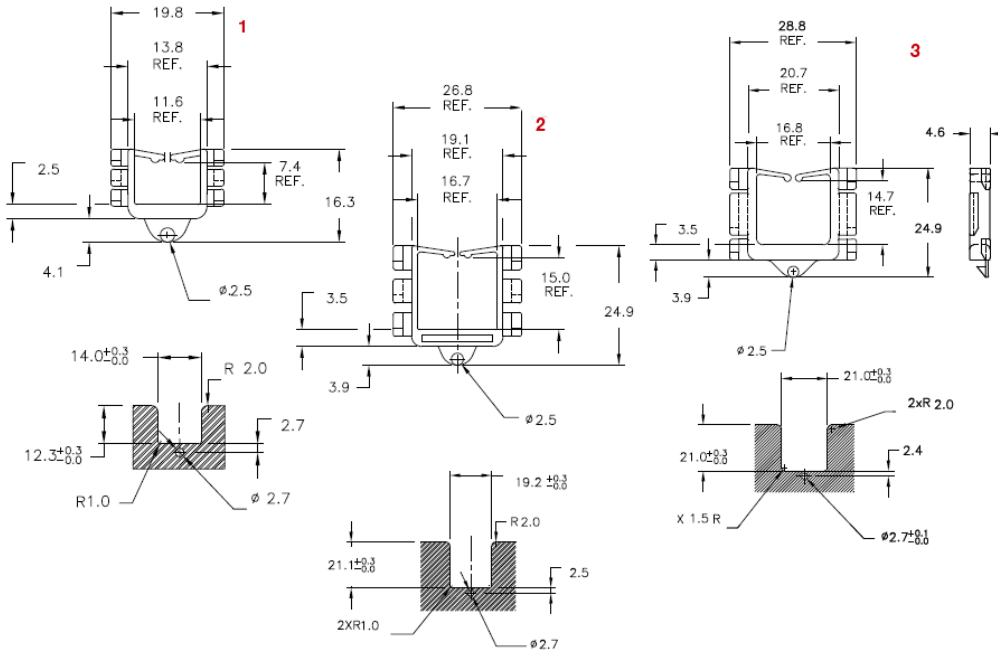

LEWSE - Edge Wire Saddle

Details:

- **Material: Nylon 6/6, UL94 V-2, RMS-01***
- **Material: Nylon 6/6, UL94 V-0, RMS-19***
- **Color: Natural**
- **Standard Pack: 1000/Bag**

Symbol	Type	Material	Flammability	Color
LEWSE-21-19	3	PA 66	UL94 V-0	natural