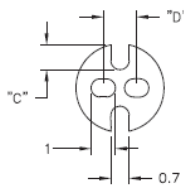

LEDS - LED Spacers

LEDS 1/2 For T-1 Series LED

LEDS 3 For T-1 3/4 Series LED

Details:

- Standard Pack: 1000 pcs

Symbol	LED type	A	B	C	D	Material	Flammability	Color
		[mm]	[mm]	[mm]	[mm]			
LEDS3-8-26		12.7	8.1	-	2.5	PVC	UL94 V-0	black