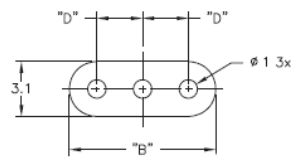

LEDS - LED Spacers

LEDS 1/2 For T-1 Series LED

LEDS 3 For T-1 3/4 Series LED

Details:

- Standard Pack: 1000 pcs

Symbol	LED type	A	B	C	D	Material	Flammability	Color
		[mm]	[mm]	[mm]	[mm]			
LEDS3-8-26		12.7	8.1	-	2.5	PVC	UL94 V-0	black