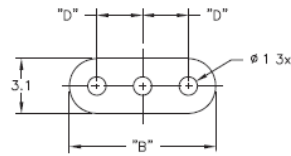

LEDS - LED Spacers

LEDS 1/2 For T-1 Series LED

LEDS 3 For T-1 3/4 Series LED

Details:

- Standard Pack: 1000 pcs

Symbol	LED type	A	B	C	D	Material	Flammability	Color
		[mm]	[mm]	[mm]	[mm]			
LEDS3-6-26		9.5	8.1	-	2.5	PVC	UL94 V-0	black