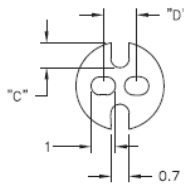

LEDS - LED Spacers

LEDS 1/2 For T-1 Series LED

LEDS 3 For T-1 3/4 Series LED

Details:

- Standard Pack: 1000 pcs

Symbol	LED type	A	B	C	D	Material	Flammability	Color
		[mm]	[mm]	[mm]	[mm]			
LEDS3-6-26		9.5	8.1	-	2.5	PVC	UL94 V-0	black