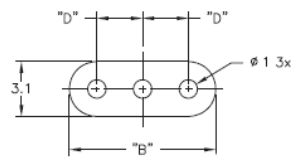

## LEDS - LED Spacers

**LEDS 1/2 For T-1 Series LED**

**LEDS 3 For T-1 3/4 Series LED**

**Details:**

- Standard Pack: 1000 pcs

Symbol	LED type	A	B	C	D	Material	Flammability	Color
		[mm]	[mm]	[mm]	[mm]			
LEDS3-4-26		6.4	8.1	-	2.5	PVC	UL94 V-0	black