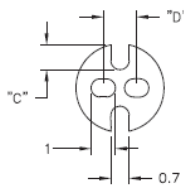

## LEDS - LED Spacers

**LEDS 1/2 For T-1 Series LED**

**LEDS 3 For T-1 3/4 Series LED**

**Details:**

- Standard Pack: 1000 pcs

Symbol	LED type	A	B	C	D	Material	Flammability	Color
		[mm]	[mm]	[mm]	[mm]			
LEDS3-4-26		6.4	8.1	-	2.5	PVC	UL94 V-0	black