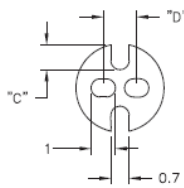

## LEDS - LED Spacers

**LEDS 1/2 For T-1 Series LED**

**LEDS 3 For T-1 3/4 Series LED**

**Details:**

- Standard Pack: 1000 pcs

Symbol	LED type	A	B	C	D	Material	Flammability	Color
		[mm]	[mm]	[mm]	[mm]			
LEDS3-3-26		4.8	8.1	-	2.5	PVC	UL94 V-0	black