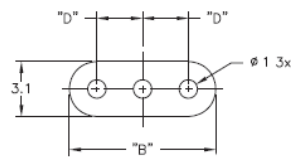

## LEDS - LED Spacers

**LEDS 1/2 For T-1 Series LED**

**LEDS 3 For T-1 3/4 Series LED**

**Details:**

- Standard Pack: 1000 pcs

Symbol	LED type	A	B	C	D	Material	Flammability	Color
		[mm]	[mm]	[mm]	[mm]			
LEDS3-3-26		4.8	8.1	-	2.5	PVC	UL94 V-0	black