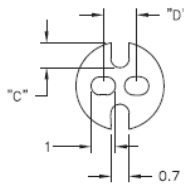

LEDS - LED Spacers

LEDS 1/2 For T-1 Series LED

LEDS 3 For T-1 3/4 Series LED

Details:

- Standard Pack: 1000 pcs

Symbol	LED type	A	B	C	D	Material	Flammability	Color
		[mm]	[mm]	[mm]	[mm]			
LEDS3-12-26		19.1	8.1	-	2.5	PVC	UL94 V-0	black