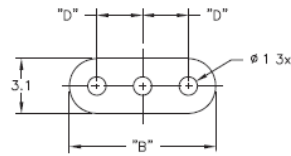

LEDS - LED Spacers

LEDS 1/2 For T-1 Series LED

LEDS 3 For T-1 3/4 Series LED

Details:

- Standard Pack: 1000 pcs

Symbol	LED type	A	B	C	D	Material	Flammability	Color
		[mm]	[mm]	[mm]	[mm]			
LEDS3-12-26		19.1	8.1	-	2.5	PVC	UL94 V-0	black