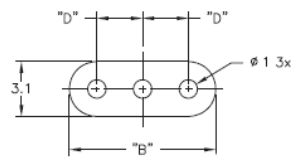

LEDS - LED Spacers

LEDS 1/2 For T-1 Series LED

LEDS 3 For T-1 3/4 Series LED

Details:

- Standard Pack: 1000 pcs

Symbol	LED type	A	B	C	D	Material	Flammability	Color
		[mm]	[mm]	[mm]	[mm]			
LEDS3-10-26		15.9	8.1	-	2.5	PVC	UL94 V-0	black