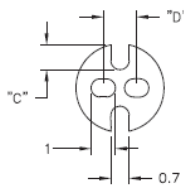

LEDS - LED Spacers

LEDS 1/2 For T-1 Series LED

LEDS 3 For T-1 3/4 Series LED

Details:

- Standard Pack: 1000 pcs

Symbol	LED type	A	B	C	D	Material	Flammability	Color
		[mm]	[mm]	[mm]	[mm]			
LEDS3-10-26		15.9	8.1	-	2.5	PVC	UL94 V-0	black