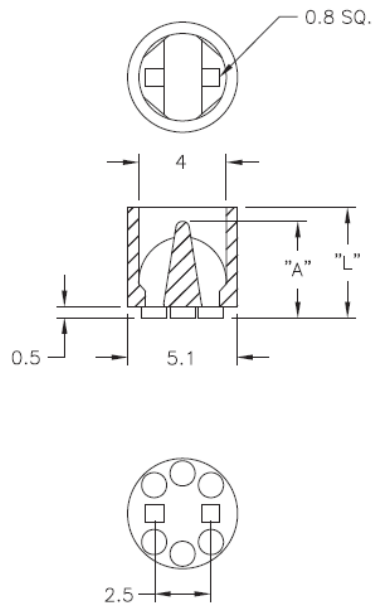

LEDS2M - Molded LED Spacers

Details:

- **Material: Nylon 6/6, RMS-01***
- **Color: Natural**
- **Standard Pack: 1000/Bag**

Symbol	LED type	Height L ±0.25	A	Material	Flammability	Color
		[mm]	[mm]			
LEDS2M-900-01	T-1 3/4	22.9	17.8	PA 66	UL94 V-2	natural