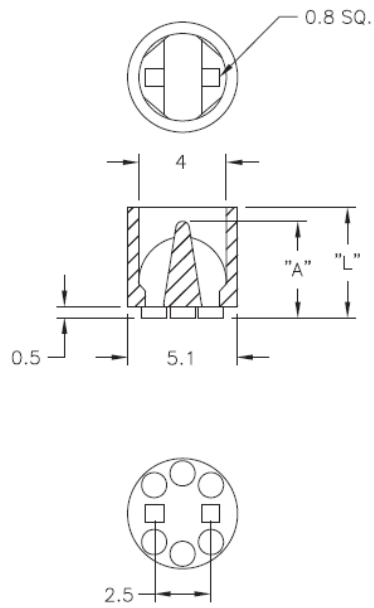

LEDS2M - Molded LED Spacers

Details:

- **Material: Nylon 6/6, RMS-01***
- **Color: Natural**
- **Standard Pack: 1000/Bag**

| Symbol | LED type | Height L ±0.25 | A | Material | Flammability | Color |
|---------------|----------|-------------------|------|----------|--------------|---------|
| | | [mm] | [mm] | | | |
| LEDS2M-850-01 | T-1 3/4 | 21.6 | 17.8 | PA 66 | UL94 V-2 | natural |