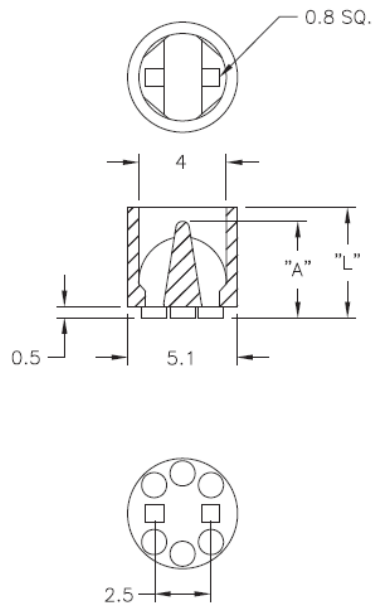

## LEDS2M - Molded LED Spacers

**Details:**

- **Material: Nylon 6/6, RMS-01\***
- **Color: Natural**
- **Standard Pack: 1000/Bag**

Symbol	LED type	Height L ±0.25	A	Material	Flammability	Color
		[mm]	[mm]			
LEDS2M-650-01	T-1 3/4	16.5	14.7	PA 66	UL94 V-2	natural