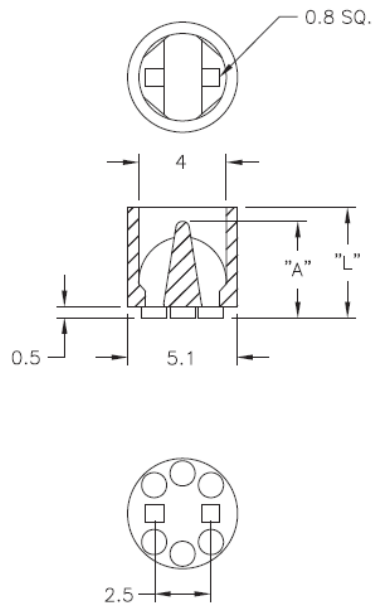

LEDS2M - Molded LED Spacers

Details:

- **Material: Nylon 6/6, RMS-01***
- **Color: Natural**
- **Standard Pack: 1000/Bag**

Symbol	LED type	Height L ±0.25	A	Material	Flammability	Color
		[mm]	[mm]			
LEDS2M-600-01	T-1 3/4	15.2	11.4	PA 66	UL94 V-2	natural