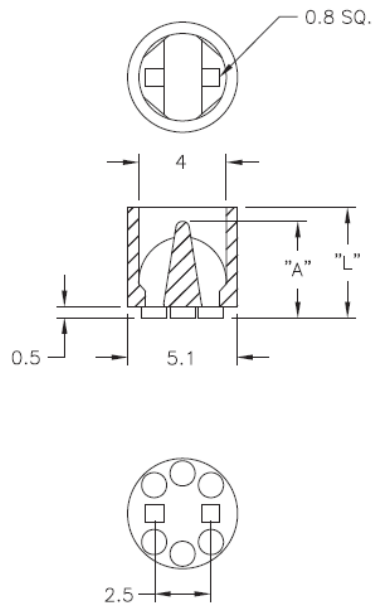

## LEDS2M - Molded LED Spacers

**Details:**

- **Material: Nylon 6/6, RMS-01\***
- **Color: Natural**
- **Standard Pack: 1000/Bag**

Symbol	LED type	Height L ±0.25	A	Material	Flammability	Color
		[mm]	[mm]			
LEDS2M-550-01	T-1 3/4	14	11.4	PA 66	UL94 V-2	natural