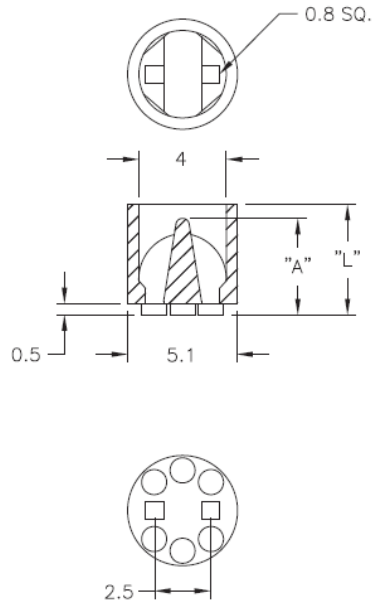

LEDS2M - Molded LED Spacers

Details:

- **Material: Nylon 6/6, RMS-01***
- **Color: Natural**
- **Standard Pack: 1000/Bag**

Symbol	LED type	Height L ±0.25	A	Material	Flammability	Color
		[mm]	[mm]			
LEDS2M-460-01	T-1 3/4	11.7	8.4	PA 66	UL94 V-2	natural