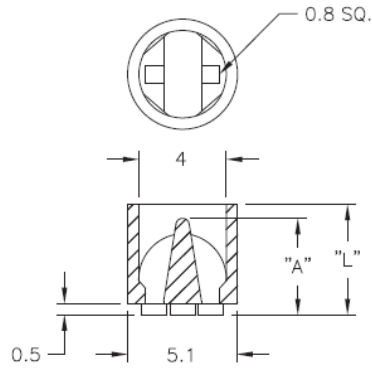

LEDS2M - Molded LED Spacers

Details:

- **Material: Nylon 6/6, RMS-01***
- **Color: Natural**
- **Standard Pack: 1000/Bag**

Symbol	LED type	Height L ±0.25	A	Material	Flammability	Color
		[mm]	[mm]			
LEDS2M-450-01	T-1 3/4	11.4	8.4	PA 66	UL94 V-2	natural