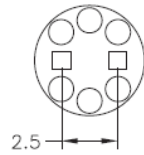

LEDS2M - Molded LED Spacers

Details:

- **Material: Nylon 6/6, RMS-01***
- **Color: Natural**
- **Standard Pack: 1000/Bag**

Symbol	LED type	Height L ±0.25	A	Material	Flammability	Color
		[mm]	[mm]			
LEDS2M-450-01	T-1 3/4	11.4	8.4	PA 66	UL94 V-2	natural