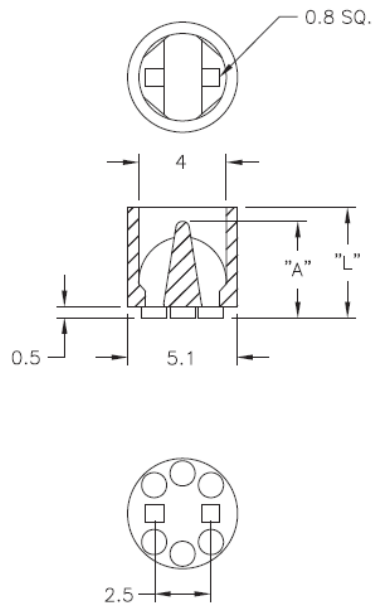

LEDS2M - Molded LED Spacers

Details:

- **Material: Nylon 6/6, RMS-01***
- **Color: Natural**
- **Standard Pack: 1000/Bag**

Symbol	LED type	Height L ±0.25	A	Material	Flammability	Color
		[mm]	[mm]			
LEDS2M-420-01	T-1 3/4	10.7	8.4	PA 66	UL94 V-2	natural