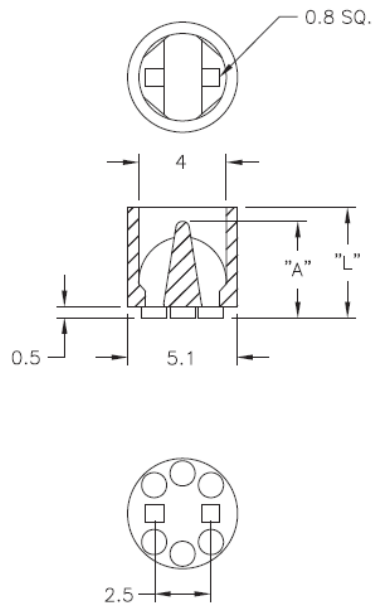

LEDS2M - Molded LED Spacers

Details:

- **Material: Nylon 6/6, RMS-01***
- **Color: Natural**
- **Standard Pack: 1000/Bag**

| Symbol | LED type | Height L ±0.25 | A | Material | Flammability | Color |
|---------------|----------|-------------------|------|----------|--------------|---------|
| | | [mm] | [mm] | | | |
| LEDS2M-400-01 | T-1 3/4 | 10.2 | 8.4 | PA 66 | UL94 V-2 | natural |