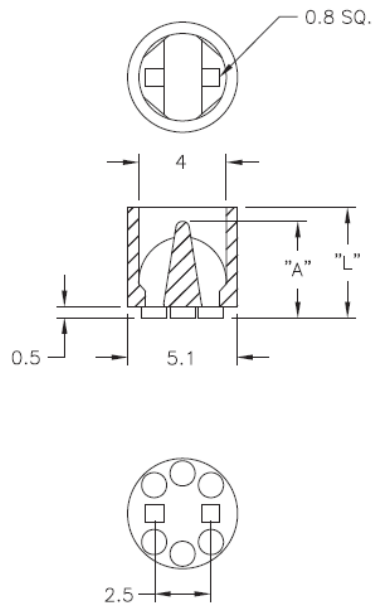

LEDS2M - Molded LED Spacers

Details:

- **Material: Nylon 6/6, RMS-01***
- **Color: Natural**
- **Standard Pack: 1000/Bag**

Symbol	LED type	Height L ±0.25	A	Material	Flammability	Color
		[mm]	[mm]			
LEDS2M-380-01	T-1 3/4	9.7	8.4	PA 66	UL94 V-2	natural