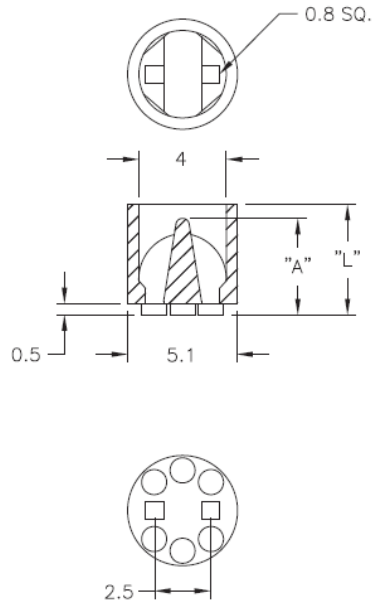

LEDS2M - Molded LED Spacers

Details:

- **Material: Nylon 6/6, RMS-01***
- **Color: Natural**
- **Standard Pack: 1000/Bag**

Symbol	LED type	Height L ±0.25	A	Material	Flammability	Color
		[mm]	[mm]			
LEDS2M-360-01	T-1 3/4	9.1	5.1	PA 66	UL94 V-2	natural