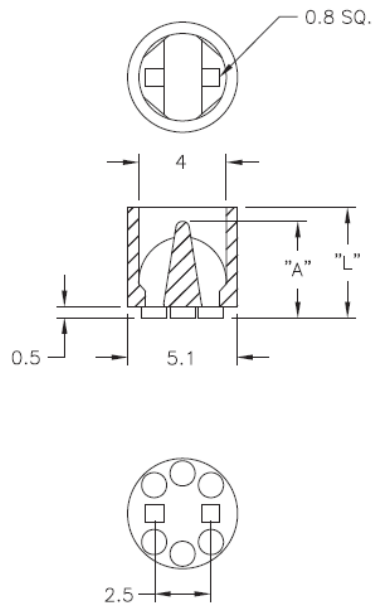

LEDS2M - Molded LED Spacers

Details:

- **Material: Nylon 6/6, RMS-01***
- **Color: Natural**
- **Standard Pack: 1000/Bag**

Symbol	LED type	Height L ±0.25	A	Material	Flammability	Color
		[mm]	[mm]			
LEDS2M-340-01	T-1 3/4	8.6	5.1	PA 66	UL94 V-2	natural