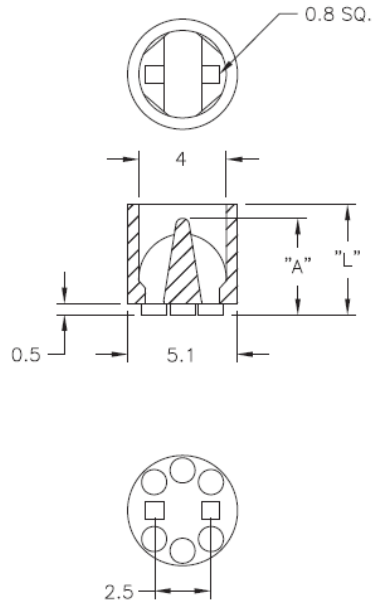

LEDS2M - Molded LED Spacers

Details:

- **Material: Nylon 6/6, RMS-01***
- **Color: Natural**
- **Standard Pack: 1000/Bag**

Symbol	LED type	Height L ±0.25	A	Material	Flammability	Color
		[mm]	[mm]			
LEDS2M-300-01	T-1 3/4	7.6	5.1	PA 66	UL94 V-2	natural