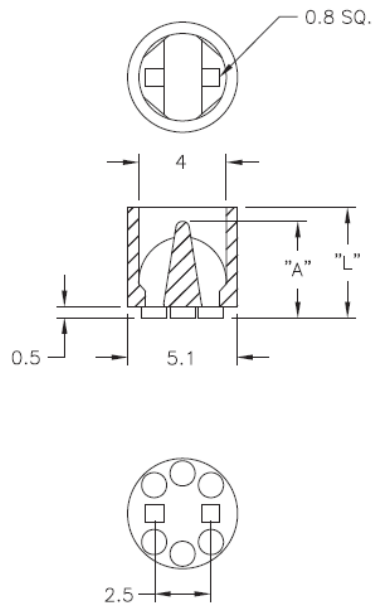

LEDS2M - Molded LED Spacers

Details:

- **Material: Nylon 6/6, RMS-01***
- **Color: Natural**
- **Standard Pack: 1000/Bag**

| Symbol | LED type | Height L ±0.25 | A | Material | Flammability | Color |
|---------------|----------|-------------------|------|----------|--------------|---------|
| | | [mm] | [mm] | | | |
| LEDS2M-280-01 | T-1 3/4 | 7.1 | 5.1 | PA 66 | UL94 V-2 | natural |