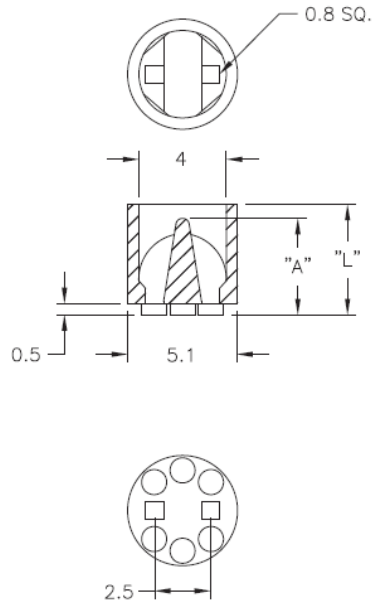

LEDS2M - Molded LED Spacers

Details:

- **Material: Nylon 6/6, RMS-01***
- **Color: Natural**
- **Standard Pack: 1000/Bag**

Symbol	LED type	Height L ±0.25	A	Material	Flammability	Color
		[mm]	[mm]			
LEDS2M-260-01	T-1 3/4	6.6	5.1	PA 66	UL94 V-2	natural