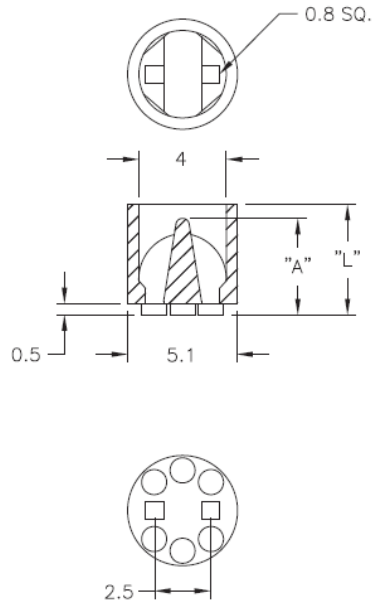

LEDS2M - Molded LED Spacers

Details:

- **Material: Nylon 6/6, RMS-01***
- **Color: Natural**
- **Standard Pack: 1000/Bag**

Symbol	LED type	Height L ±0.25	A	Material	Flammability	Color
		[mm]	[mm]			
LEDS2M-250-01	T-1 3/4	6.4	5.1	PA 66	UL94 V-2	natural