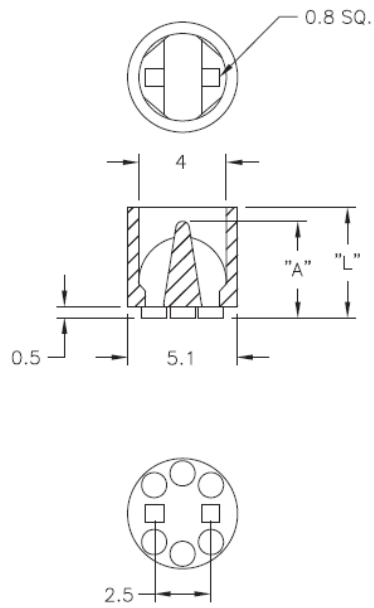

## LEDS2M - Molded LED Spacers

**Details:**

- **Material: Nylon 6/6, RMS-01\***
- **Color: Natural**
- **Standard Pack: 1000/Bag**

Symbol	LED type	Height	A	Material	Flammability	Color
		L ±0.25	[mm]			
LEDS2M-240-01	T-1 3/4	6.1	2	PA 66	UL94 V-2	natural