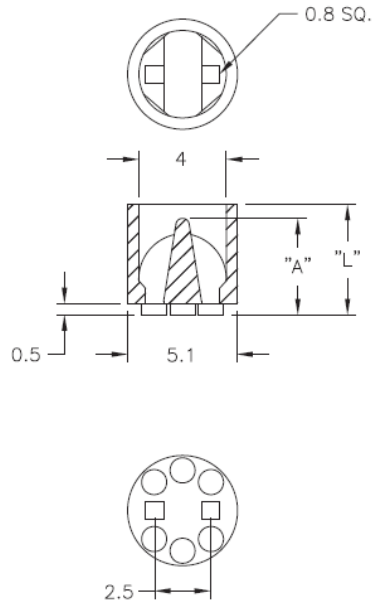

LEDS2M - Molded LED Spacers

Details:

- **Material: Nylon 6/6, RMS-01***
- **Color: Natural**
- **Standard Pack: 1000/Bag**

Symbol	LED type	Height	A	Material	Flammability	Color
		L ±0.25	[mm]			
LEDS2M-220-01	T-1 3/4	5.6	2	PA 66	UL94 V-2	natural