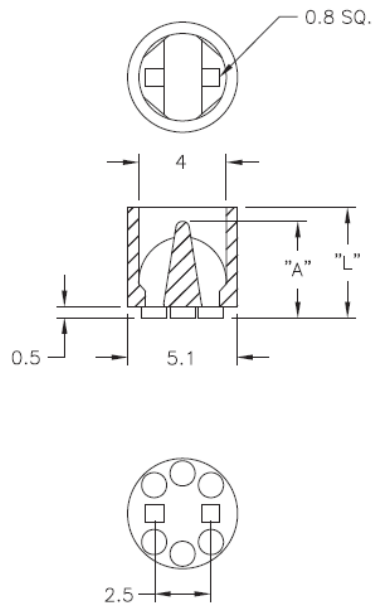

LEDS2M - Molded LED Spacers

Details:

- **Material: Nylon 6/6, RMS-01***
- **Color: Natural**
- **Standard Pack: 1000/Bag**

Symbol	LED type	Height	A	Material	Flammability	Color
		L ±0.25	[mm]			
LEDS2M-200-01	T-1 3/4	5.1	2	PA 66	UL94 V-2	natural