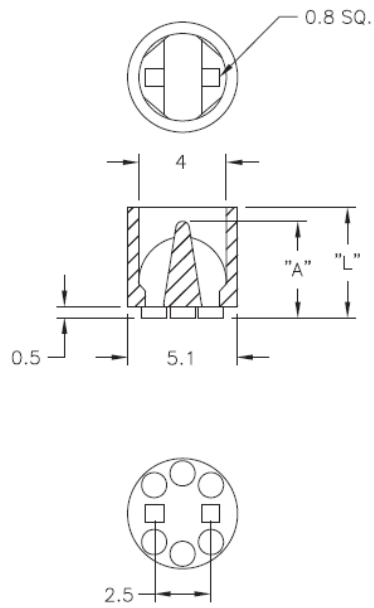

## LEDS2M - Molded LED Spacers

**Details:**

- **Material: Nylon 6/6, RMS-01\***
- **Color: Natural**
- **Standard Pack: 1000/Bag**

| Symbol        | LED type | Height  | A    | Material | Flammability | Color   |
|---------------|----------|---------|------|----------|--------------|---------|
|               |          | L ±0.25 | [mm] |          |              |         |
| LEDS2M-180-01 | T-1 3/4  | 4.6     | 2    | PA 66    | UL94 V-2     | natural |