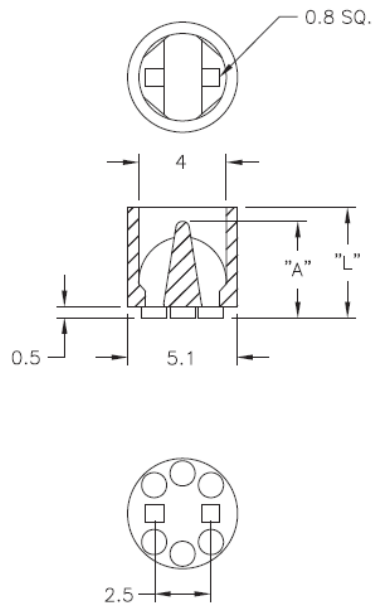

LEDS2M - Molded LED Spacers

Details:

- **Material: Nylon 6/6, RMS-01***
- **Color: Natural**
- **Standard Pack: 1000/Bag**

Symbol	LED type	Height	A	Material	Flammability	Color
		L ±0.25	[mm]			
LEDS2M-160-01	T-1 3/4	4.1	2	PA 66	UL94 V-2	natural