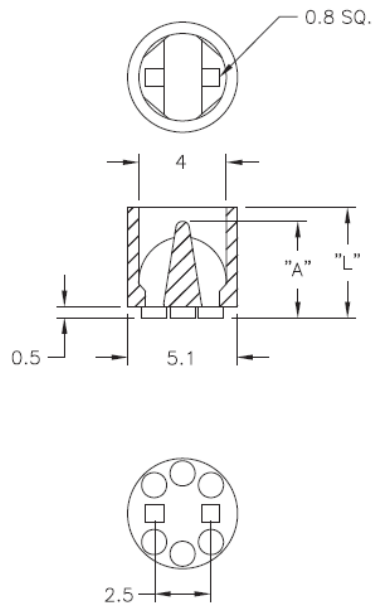

LEDS2M - Molded LED Spacers

Details:

- **Material: Nylon 6/6, RMS-01***
- **Color: Natural**
- **Standard Pack: 1000/Bag**

Symbol	LED type	Height	A	Material	Flammability	Color
		L ±0.25	[mm]			
LEDS2M-140-01	T-1 3/4	3.6	2	PA 66	UL94 V-2	natural