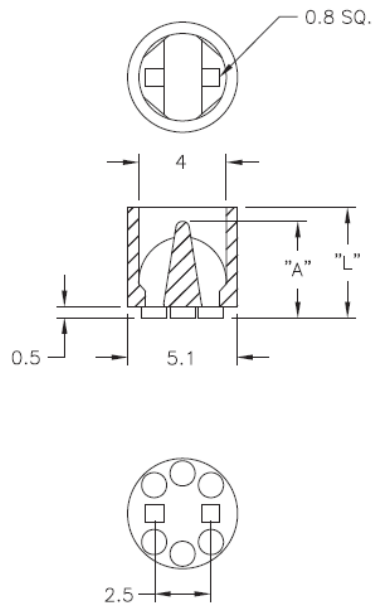

## LEDS2M - Molded LED Spacers

**Details:**

- **Material: Nylon 6/6, RMS-01\***
- **Color: Natural**
- **Standard Pack: 1000/Bag**

Symbol	LED type	Height	A	Material	Flammability	Color
		L ±0.25	[mm]			
LEDS2M-120-01	T-1 3/4	3	2	PA 66	UL94 V-2	natural