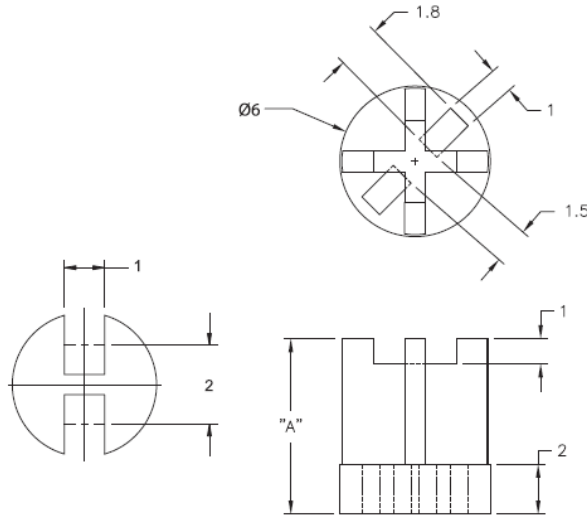

LEDS1E / LEDS2E - Molded LED Spacers

LEDS1E

For T-1 Series LED

LEDS2E

For T-1 3/4 Series LED

Details:

- **Material:** UL94 V2 Nylon 6/6, RMS-01* or UL94 V-0 Nylon 6/6, RMS-19*
- **Color:** Natural
- **Standard Pack:** 1000/Bag

Symbol	LED type	Height A	Material	Flammability	Color
		[mm]			
LEDS2E-8-19	T-1 3/4	12.7	PA 66	UL94 V-0	natural