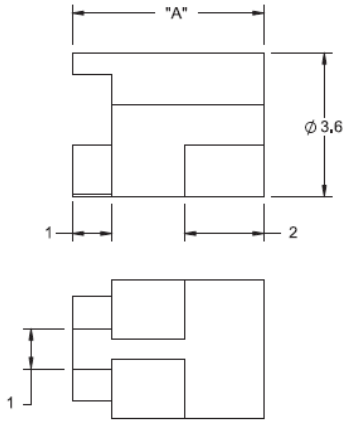

LEDS1E / LEDS2E - Molded LED Spacers

LEDS1E

For T-1 Series LED

LEDS2E

For T-1 3/4 Series LED

Details:

- **Material:** UL94 V2 Nylon 6/6, RMS-01* or UL94 V-0 Nylon 6/6, RMS-19*
- **Color:** Natural
- **Standard Pack:** 1000/Bag

Symbol	LED type	Height A	Material	Flammability	Color
		[mm]			
LEDS2E-8-19	T-1 3/4	12.7	PA 66	UL94 V-0	natural