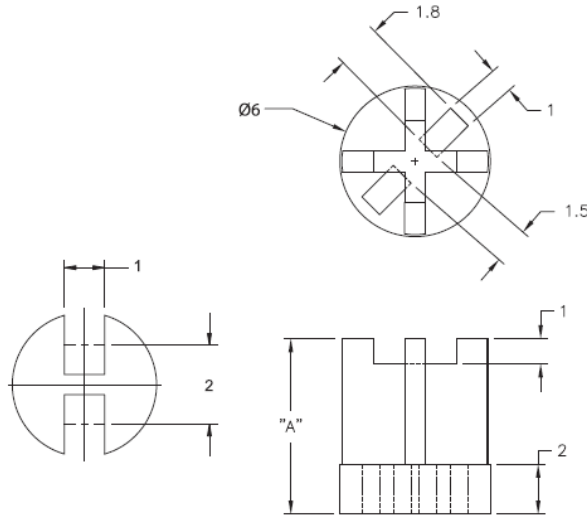

## LEDS1E / LEDS2E - Molded LED Spacers

### LEDS2E

For T-1 3/4 Series LED

**Details:**

- **Material:** UL94 V2 Nylon 6/6, RMS-01\* or UL94 V-0 Nylon 6/6, RMS-19\*
- **Color:** Natural
- **Standard Pack:** 1000/Bag

Symbol	LED type	Height A	Material	Flammability	Color
		[mm]			
LEDS2E-8-01	T-1 3/4	12.7	PA 66	UL94 V-2	natural