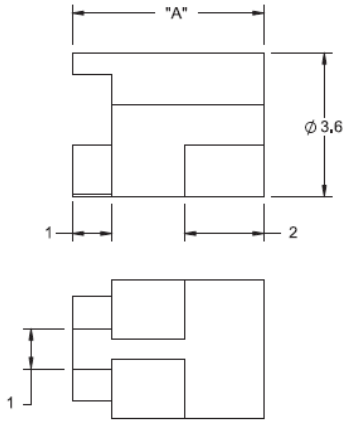

LEDS1E / LEDS2E - Molded LED Spacers

LEDS1E

For T-1 Series LED

LEDS2E

For T-1 3/4 Series LED

Details:

- **Material:** UL94 V2 Nylon 6/6, RMS-01* or UL94 V-0 Nylon 6/6, RMS-19*
- **Color:** Natural
- **Standard Pack:** 1000/Bag

Symbol	LED type	Height A	Material	Flammability	Color
		[mm]			
LEDS2E-6-19	T-1 3/4	9.5	PA 66	UL94 V-0	natural