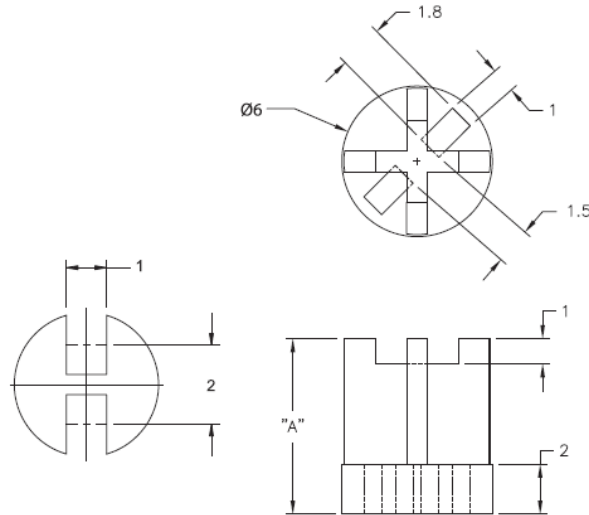

LEDS1E / LEDS2E - Molded LED Spacers

LEDS1E

For T-1 Series LED

LEDS2E

For T-1 3/4 Series LED

Details:

- **Material:** UL94 V2 Nylon 6/6, RMS-01* or UL94 V-0 Nylon 6/6, RMS-19*
- **Color:** Natural
- **Standard Pack:** 1000/Bag

Symbol	LED type	Height A	Material	Flammability	Color
		[mm]			
LEDS2E-6-19	T-1 3/4	9.5	PA 66	UL94 V-0	natural