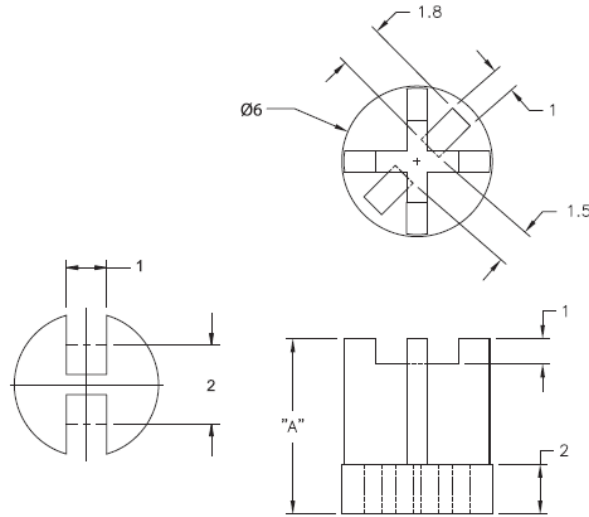

LEDS1E / LEDS2E - Molded LED Spacers

LEDS1E

For T-1 Series LED

LEDS2E

For T-1 3/4 Series LED

Details:

- **Material:** UL94 V2 Nylon 6/6, RMS-01* or UL94 V-0 Nylon 6/6, RMS-19*
- **Color:** Natural
- **Standard Pack:** 1000/Bag

Symbol	LED type	Height A	Material	Flammability	Color
		[mm]			
LEDS2E-6-01	T-1 3/4	9.5	PA 66	UL94 V-2	natural