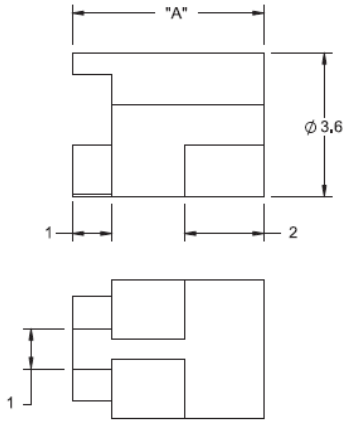

LEDS1E / LEDS2E - Molded LED Spacers

LEDS1E

For T-1 Series LED

LEDS2E

For T-1 3/4 Series LED

Details:

- **Material:** UL94 V2 Nylon 6/6, RMS-01* or UL94 V-0 Nylon 6/6, RMS-19*
- **Color:** Natural
- **Standard Pack:** 1000/Bag

Symbol	LED type	Height A	Material	Flammability	Color
		[mm]			
LEDS2E-6-01	T-1 3/4	9.5	PA 66	UL94 V-2	natural