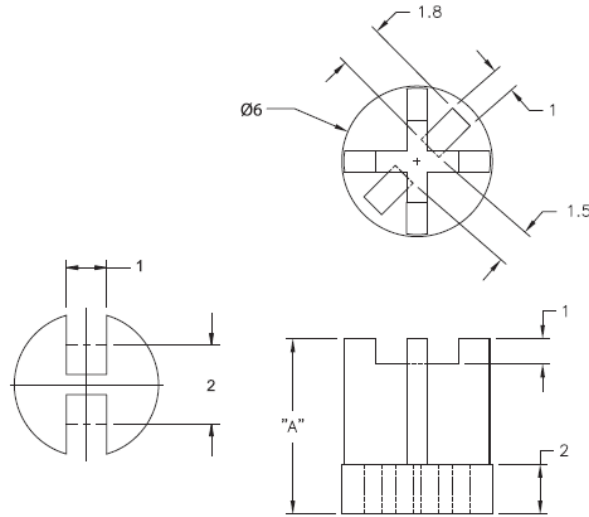

## LEDS1E / LEDS2E - Molded LED Spacers

### LEDS2E

For T-1 3/4 Series LED

#### Details:

- **Material:** UL94 V2 Nylon 6/6, RMS-01\* or UL94 V-0 Nylon 6/6, RMS-19\*
- **Color:** Natural
- **Standard Pack:** 1000/Bag

Symbol	LED type	Height A	Material	Flammability	Color
		[mm]			
LEDS2E-4-01	T-1 3/4	6.4	PA 66	UL94 V-2	natural