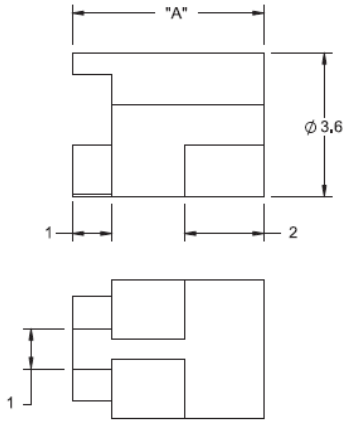

LEDS1E / LEDS2E - Molded LED Spacers

LEDS1E

For T-1 Series LED