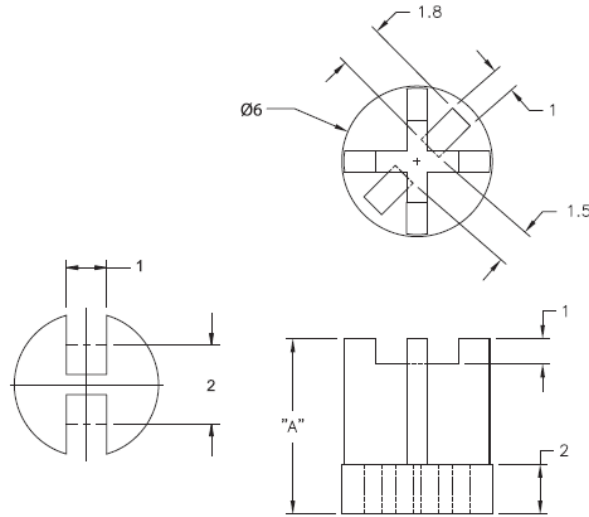

LEDS1E / LEDS2E - Molded LED Spacers

LEDS1E

For T-1 Series LED

LEDS2E

For T-1 3/4 Series LED

Details:

- **Material:** UL94 V2 Nylon 6/6, RMS-01* or UL94 V-0 Nylon 6/6, RMS-19*
- **Color:** Natural
- **Standard Pack:** 1000/Bag

Symbol	LED type	Height A	Material	Flammability	Color
		[mm]			
LEDS2E-3-01	T-1 3/4	4.8	PA 66	UL94 V-2	natural