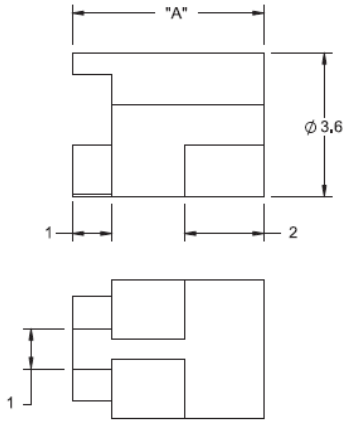

LEDS1E / LEDS2E - Molded LED Spacers

LEDS1E

For T-1 Series LED

LEDS2E

For T-1 3/4 Series LED

Details:

- **Material:** UL94 V2 Nylon 6/6, RMS-01* or UL94 V-0 Nylon 6/6, RMS-19*
- **Color:** Natural
- **Standard Pack:** 1000/Bag

Symbol	LED type	Height A	Material	Flammability	Color
		[mm]			
LEDS2E-3-01	T-1 3/4	4.8	PA 66	UL94 V-2	natural