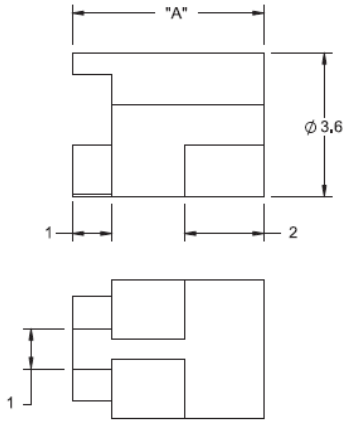

LEDS1E / LEDS2E - Molded LED Spacers

LEDS1E

For T-1 Series LED

LEDS2E

For T-1 3/4 Series LED

Details:

- **Material:** UL94 V2 Nylon 6/6, RMS-01* or UL94 V-0 Nylon 6/6, RMS-19*
- **Color:** Natural
- **Standard Pack:** 1000/Bag

Symbol	LED type	Height A	Material	Flammability	Color
		[mm]			
LEDS2E-16-19	T-1 3/4	25.4	PA 66	UL94 V-0	natural