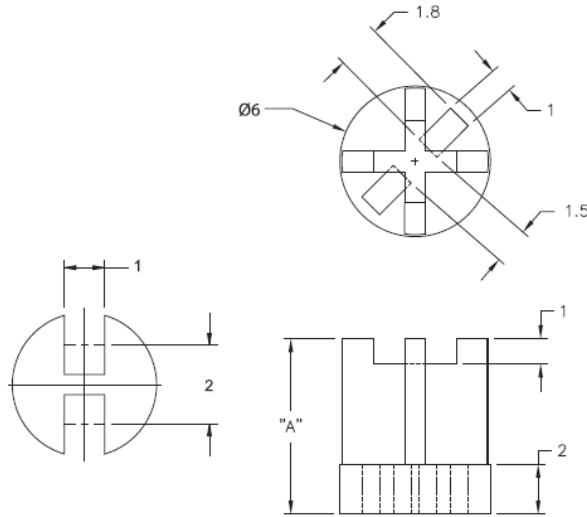

LEDS1E / LEDS2E - Molded LED Spacers

LEDS1E

For T-1 Series LED

LEDS2E

For T-1 3/4 Series LED

Details:

- **Material:** UL94 V2 Nylon 6/6, RMS-01* or UL94 V-0 Nylon 6/6, RMS-19*
- **Color:** Natural
- **Standard Pack:** 1000/Bag

Symbol	LED type	Height A	Material	Flammability	Color
		[mm]			
LEDS2E-16-19	T-1 3/4	25.4	PA 66	UL94 V-0	natural