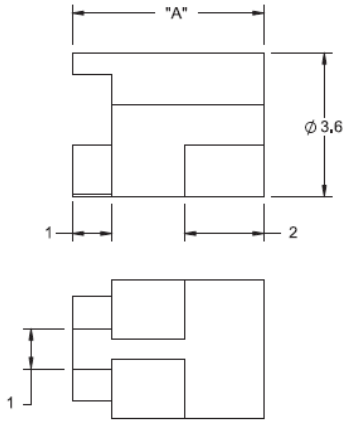

LEDS1E / LEDS2E - Molded LED Spacers

LEDS1E

For T-1 Series LED

LEDS2E

For T-1 3/4 Series LED

Details:

- **Material:** UL94 V2 Nylon 6/6, RMS-01* or UL94 V-0 Nylon 6/6, RMS-19*
- **Color:** Natural
- **Standard Pack:** 1000/Bag

Symbol	LED type	Height A	Material	Flammability	Color
		[mm]			
LEDS2E-16-01	T-1 3/4	25.4	PA 66	UL94 V-2	natural