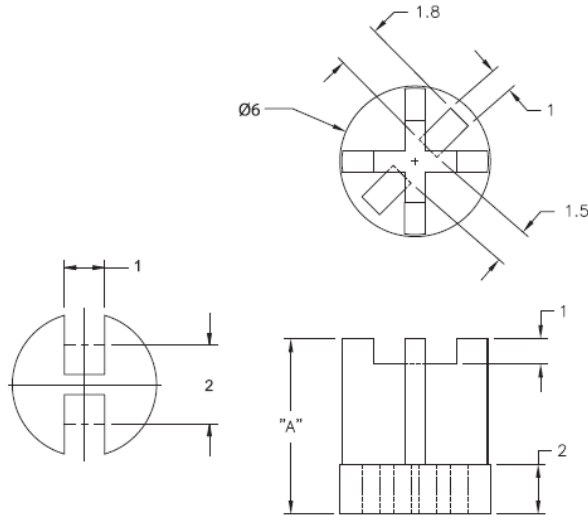

LEDS1E / LEDS2E - Molded LED Spacers

LEDS1E

For T-1 Series LED

LEDS2E

For T-1 3/4 Series LED

Details:

- **Material:** UL94 V2 Nylon 6/6, RMS-01* or UL94 V-0 Nylon 6/6, RMS-19*
- **Color:** Natural
- **Standard Pack:** 1000/Bag

Symbol	LED type	Height A	Material	Flammability	Color
		[mm]			
LEDS2E-16-01	T-1 3/4	25.4	PA 66	UL94 V-2	natural