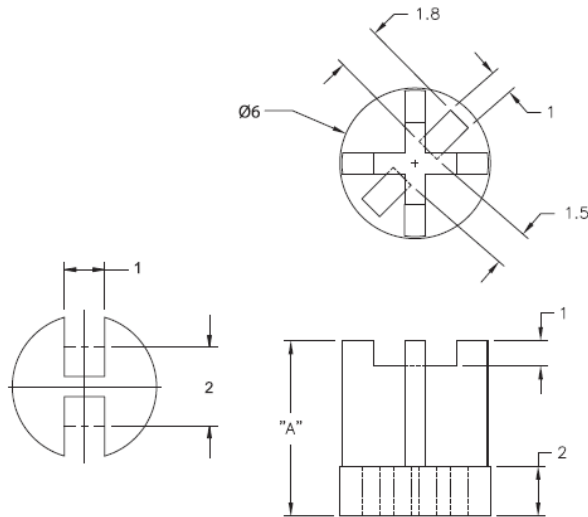

LEDS1E / LEDS2E - Molded LED Spacers

LEDS1E

For T-1 Series LED

LEDS2E

For T-1 3/4 Series LED

Details:

- **Material:** UL94 V2 Nylon 6/6, RMS-01* or UL94 V-0 Nylon 6/6, RMS-19*
- **Color:** Natural
- **Standard Pack:** 1000/Bag

Symbol	LED type	Height A	Material	Flammability	Color
		[mm]			
LEDS2E-14-19	T-1 3/4	22.2	PA 66	UL94 V-0	natural