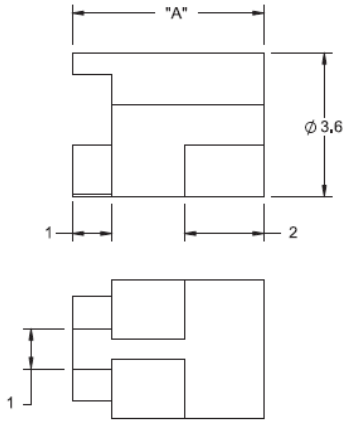

## LEDS1E / LEDS2E - Molded LED Spacers

### LEDS2E

For T-1 3/4 Series LED

Details:

- **Material:** UL94 V2 Nylon 6/6, RMS-01\* or UL94 V-0 Nylon 6/6, RMS-19\*
- **Color:** Natural
- **Standard Pack:** 1000/Bag

Symbol	LED type	Height A	Material	Flammability	Color
		[mm]			
LEDS2E-14-01	T-1 3/4	22.2	PA 66	UL94 V-2	natural