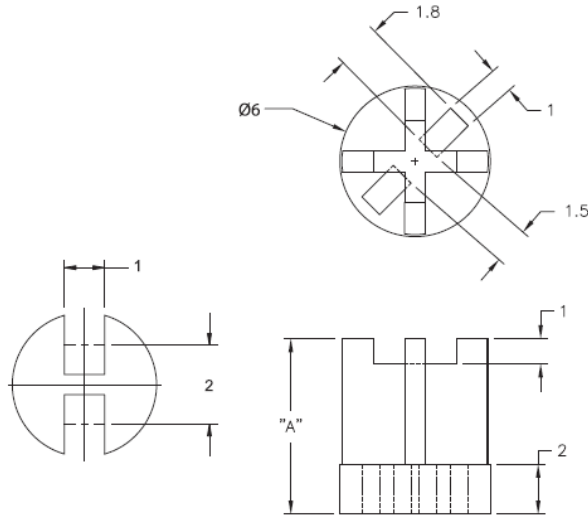

## LEDS1E / LEDS2E - Molded LED Spacers

### LEDS2E

For T-1 3/4 Series LED

Details:

- **Material:** UL94 V2 Nylon 6/6, RMS-01\* or UL94 V-0 Nylon 6/6, RMS-19\*
- **Color:** Natural
- **Standard Pack:** 1000/Bag

Symbol	LED type	Height A	Material	Flammability	Color
		[mm]			
LEDS2E-14-01	T-1 3/4	22.2	PA 66	UL94 V-2	natural