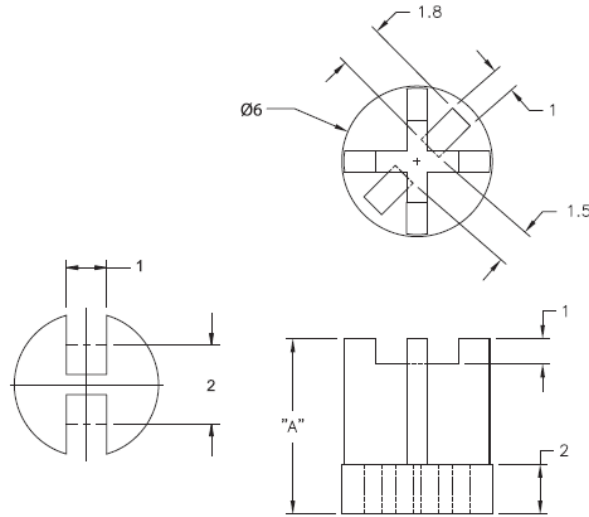

## LEDS1E / LEDS2E - Molded LED Spacers

### LEDS2E

For T-1 3/4 Series LED

**Details:**

- **Material:** UL94 V2 Nylon 6/6, RMS-01\* or UL94 V-0 Nylon 6/6, RMS-19\*
- **Color:** Natural
- **Standard Pack:** 1000/Bag

Symbol	LED type	Height A	Material	Flammability	Color
		[mm]			
LEDS2E-12-19	T-1 3/4	19.1	PA 66	UL94 V-0	natural