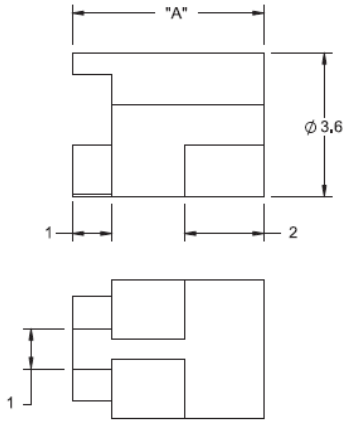

## LEDS1E / LEDS2E - Molded LED Spacers

### LEDS2E

For T-1 3/4 Series LED

**Details:**

- **Material:** UL94 V2 Nylon 6/6, RMS-01\* or UL94 V-0 Nylon 6/6, RMS-19\*
- **Color:** Natural
- **Standard Pack:** 1000/Bag

Symbol	LED type	Height A	Material	Flammability	Color
		[mm]			
LEDS2E-12-19	T-1 3/4	19.1	PA 66	UL94 V-0	natural