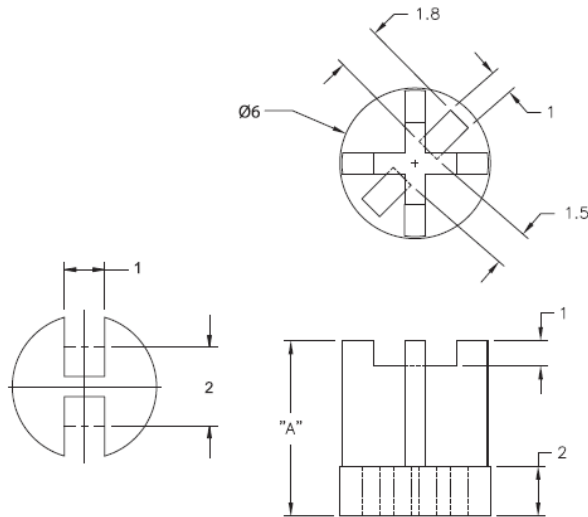

## LEDS1E / LEDS2E - Molded LED Spacers

### LEDS2E

For T-1 3/4 Series LED

Details:

- **Material:** UL94 V2 Nylon 6/6, RMS-01\* or UL94 V-0 Nylon 6/6, RMS-19\*
- **Color:** Natural
- **Standard Pack:** 1000/Bag

Symbol	LED type	Height A	Material	Flammability	Color
		[mm]			
LEDS2E-12-01	T-1 3/4	19.1	PA 66	UL94 V-2	natural