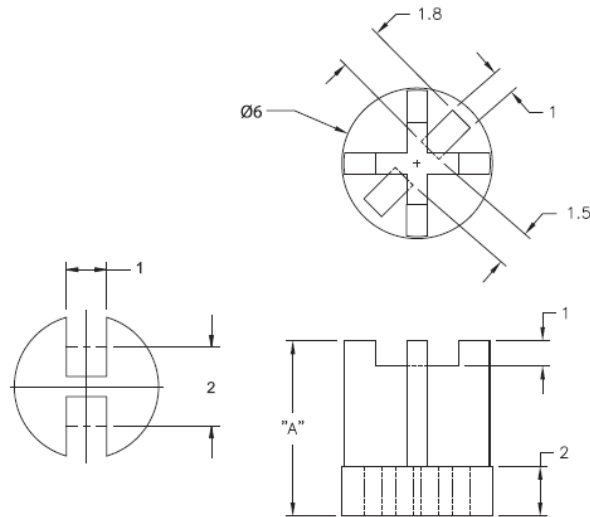

LEDS1E / LEDS2E - Molded LED Spacers

LEDS1E

For T-1 Series LED

LEDS2E

For T-1 3/4 Series LED

Details:

- **Material:** UL94 V2 Nylon 6/6, RMS-01* or UL94 V-0 Nylon 6/6, RMS-19*
- **Color:** Natural
- **Standard Pack:** 1000/Bag

Symbol	LED type	Height A	Material	Flammability	Color
		[mm]			
LEDS2E-10-19	T-1 3/4	15.9	PA 66	UL94 V-0	natural