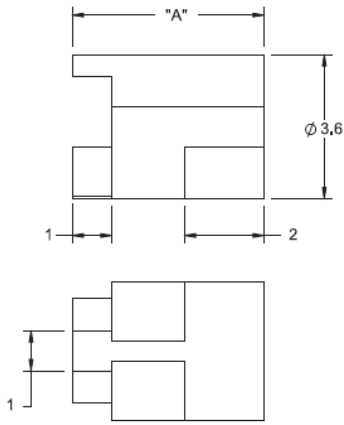

LEDS1E / LEDS2E - Molded LED Spacers

LEDS1E

For T-1 Series LED

LEDS2E

For T-1 3/4 Series LED

Details:

- **Material:** UL94 V2 Nylon 6/6, RMS-01* or UL94 V-0 Nylon 6/6, RMS-19*
- **Color:** Natural
- **Standard Pack:** 1000/Bag

Symbol	LED type	Height A	Material	Flammability	Color
		[mm]			
LEDS2E-10-19	T-1 3/4	15.9	PA 66	UL94 V-0	natural