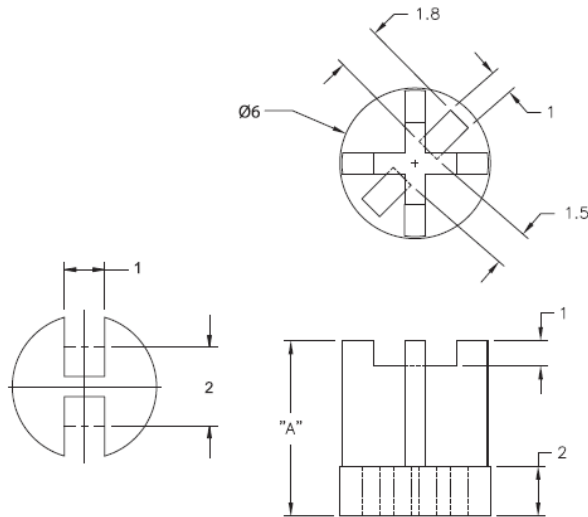

LEDS1E / LEDS2E - Molded LED Spacers

LEDS1E

For T-1 Series LED

LEDS2E

For T-1 3/4 Series LED

Details:

- **Material:** UL94 V2 Nylon 6/6, RMS-01* or UL94 V-0 Nylon 6/6, RMS-19*
- **Color:** Natural
- **Standard Pack:** 1000/Bag

Symbol	LED type	Height A	Material	Flammability	Color
		[mm]			
LEDS2E-10-01	T-1 3/4	15.9	PA 66	UL94 V-2	natural