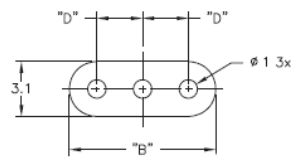

LEDS - LED Spacers

LEDS 1/2 For T-1 Series LED

LEDS 3 For T-1 3/4 Series LED

Details:

- Standard Pack: 1000 pcs

Symbol	LED type	A	B	C	D	Material	Flammability	Color
		[mm]	[mm]	[mm]	[mm]			
LEDS2-8-26		12.7	4.8	1.5	2.5	PVC	-	black