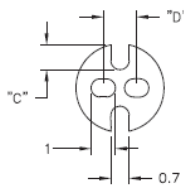

LEDS - LED Spacers

LEDS 1/2 For T-1 Series LED

LEDS 3 For T-1 3/4 Series LED

Details:

- Standard Pack: 1000 pcs

Symbol	LED type	A	B	C	D	Material	Flammability	Color
		[mm]	[mm]	[mm]	[mm]			
LEDS2-8-26		12.7	4.8	1.5	2.5	PVC	-	black