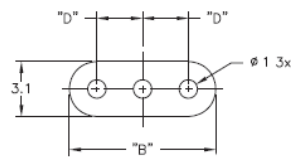

LEDS - LED Spacers

LEDS 1/2 For T-1 Series LED

LEDS 3 For T-1 3/4 Series LED

Details:

- Standard Pack: 1000 pcs

Symbol	LED type	A	B	C	D	Material	Flammability	Color
		[mm]	[mm]	[mm]	[mm]			
LEDS2-6-26		9.5	4.8	1.5	2.5	PVC	-	black