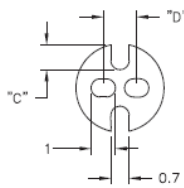

LEDS - LED Spacers

LEDS 1/2 For T-1 Series LED

LEDS 3 For T-1 3/4 Series LED

Details:

- Standard Pack: 1000 pcs

Symbol	LED type	A	B	C	D	Material	Flammability	Color
		[mm]	[mm]	[mm]	[mm]			
LEDS2-6-26		9.5	4.8	1.5	2.5	PVC	-	black