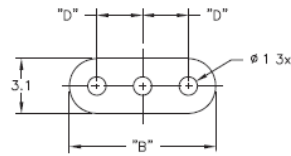

LEDS - LED Spacers

LEDS 1/2 For T-1 Series LED

LEDS 3 For T-1 3/4 Series LED

Details:

- Standard Pack: 1000 pcs

Symbol	LED type	A	B	C	D	Material	Flammability	Color
		[mm]	[mm]	[mm]	[mm]			
LEDS2-4-26		6.4	4.8	1.5	2.5	PVC	-	black