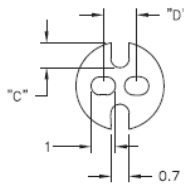

LEDS - LED Spacers

LEDS 1/2 For T-1 Series LED

LEDS 3 For T-1 3/4 Series LED

Details:

- Standard Pack: 1000 pcs

Symbol	LED type	A	B	C	D	Material	Flammability	Color
		[mm]	[mm]	[mm]	[mm]			
LEDS2-4-26		6.4	4.8	1.5	2.5	PVC	-	black