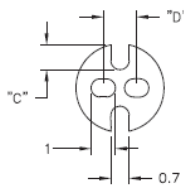

## LEDS - LED Spacers

**LEDS 1/2 For T-1 Series LED**

**LEDS 3 For T-1 3/4 Series LED**

**Details:**

- Standard Pack: 1000 pcs

Symbol	LED type	A	B	C	D	Material	Flammability	Color
		[mm]	[mm]	[mm]	[mm]			
LEDS2-3-26		4.8	4.8	1.5	2.5	PVC	-	black