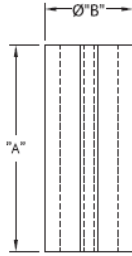

## LEDS - LED Spacers

**LEDS 1/2 For T-1 Series LED**

**LEDS 3 For T-1 3/4 Series LED**

**Details:**

- Standard Pack: 1000 pcs

Symbol	LED type	A	B	C	D	Material	Flammability	Color
		[mm]	[mm]	[mm]	[mm]			
LEDS2-3-26		4.8	4.8	1.5	2.5	PVC	-	black