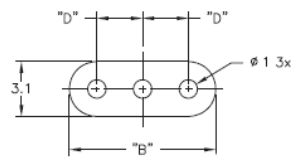

## LEDS - LED Spacers

**LEDS 1/2 For T-1 Series LED**

**LEDS 3 For T-1 3/4 Series LED**

**Details:**

- Standard Pack: 1000 pcs

Symbol	LED type	A	B	C	D	Material	Flammability	Color
		[mm]	[mm]	[mm]	[mm]			
LEDS2-3-26		4.8	4.8	1.5	2.5	PVC	-	black