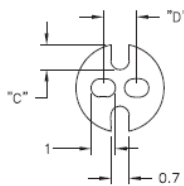

LEDS - LED Spacers

LEDS 1/2 For T-1 Series LED

LEDS 3 For T-1 3/4 Series LED

Details:

- Standard Pack: 1000 pcs

Symbol	LED type	A	B	C	D	Material	Flammability	Color
		[mm]	[mm]	[mm]	[mm]			
LEDS2-14-26		22.2	4.8	1.5	2.5	PVC	-	black