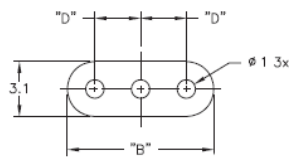

LEDS - LED Spacers

LEDS 1/2 For T-1 Series LED

LEDS 3 For T-1 3/4 Series LED

Details:

- Standard Pack: 1000 pcs

Symbol	LED type	A	B	C	D	Material	Flammability	Color
		[mm]	[mm]	[mm]	[mm]			
LEDS2-14-26		22.2	4.8	1.5	2.5	PVC	-	black