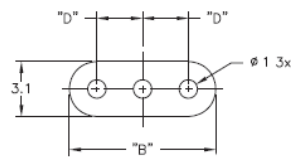

LEDS - LED Spacers

LEDS 1/2 For T-1 Series LED

LEDS 3 For T-1 3/4 Series LED

Details:

- Standard Pack: 1000 pcs

Symbol	LED type	A	B	C	D	Material	Flammability	Color
		[mm]	[mm]	[mm]	[mm]			
LEDS2-12-26		19.1	4.8	1.5	2.5	PVC	-	black