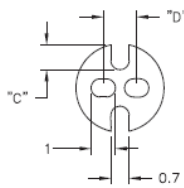

LEDS - LED Spacers

LEDS 1/2 For T-1 Series LED

LEDS 3 For T-1 3/4 Series LED

Details:

- Standard Pack: 1000 pcs

Symbol	LED type	A	B	C	D	Material	Flammability	Color
		[mm]	[mm]	[mm]	[mm]			
LEDS2-12-26		19.1	4.8	1.5	2.5	PVC	-	black